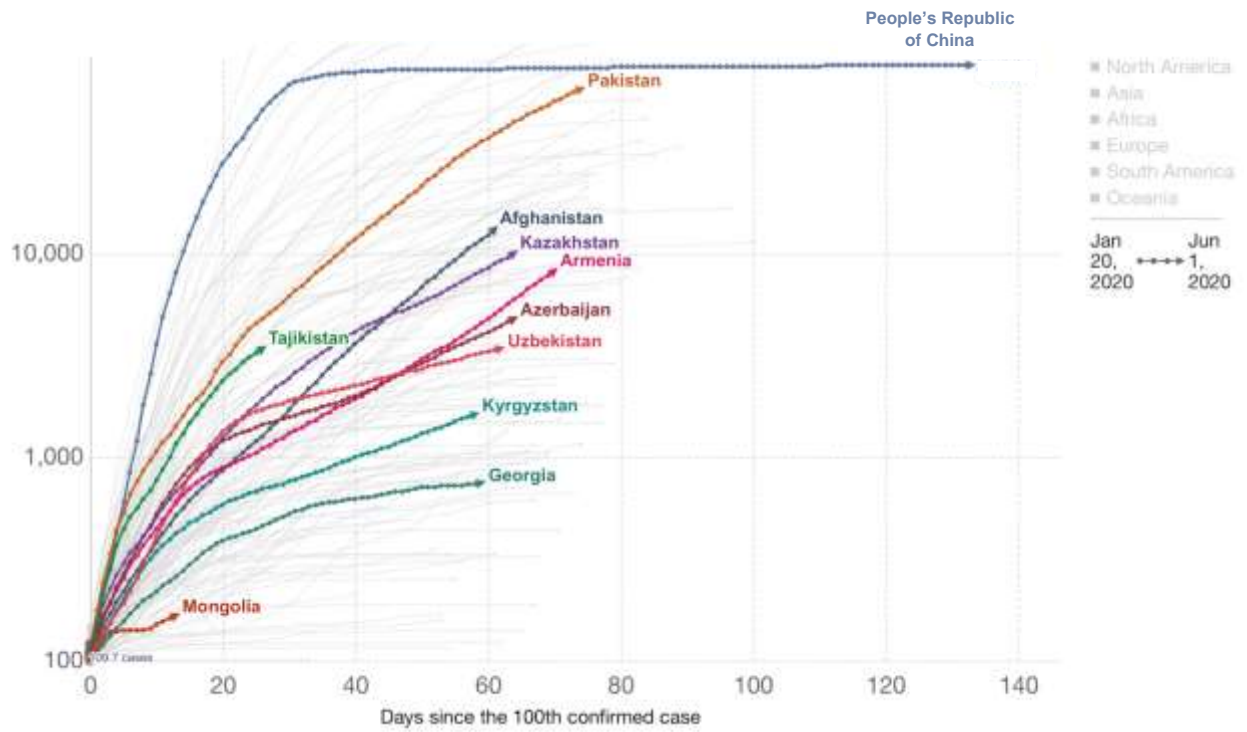

### GRAPH OF TOTAL CONFIRMED COVID-19 CASES IN CENTRAL ASIAN REGIONAL ECONOMIC COOPERATION COUNTRIES AND THE CAUCASUS

Source: Global Change Data Lab. [Our World in Data](#) (accessed 2 June 2020). Data from European Center for Disease Prevention and Control. Situation Update Worldwide (data last updated 2 June 18:47 [GMT +08:00]).